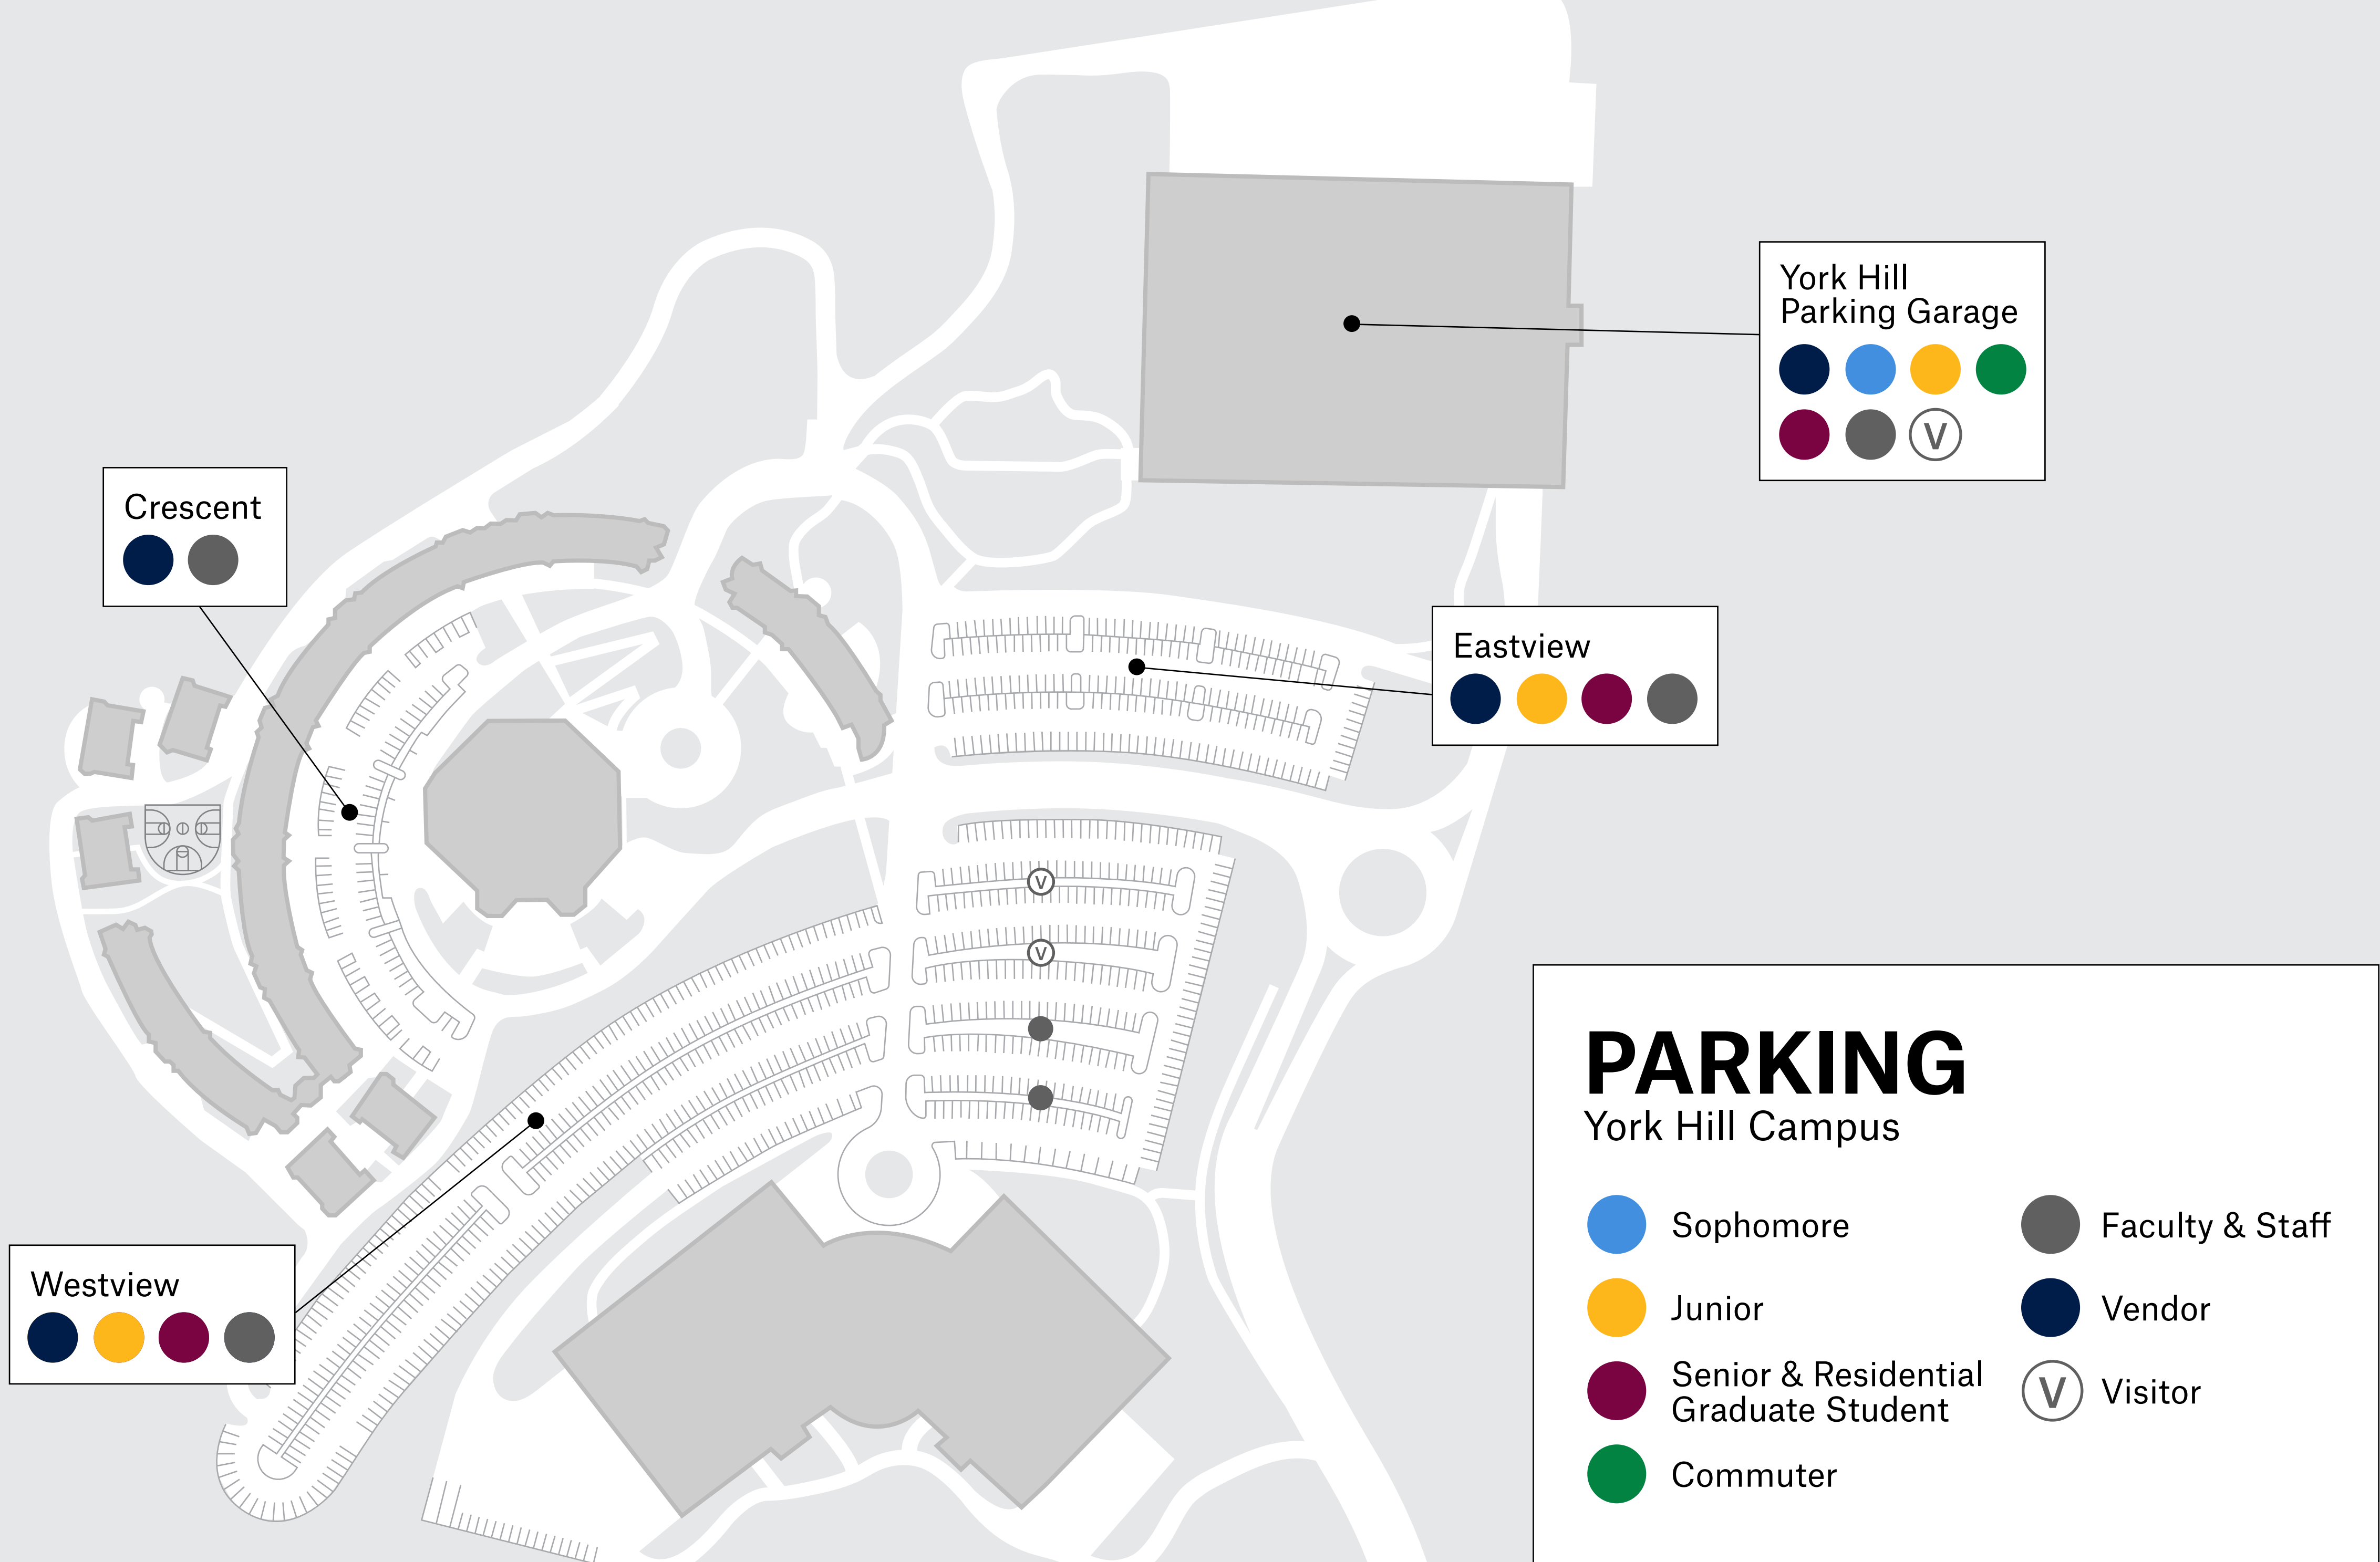

## Mount Carmel Campus

-  Sophomore
-  Junior
-  Senior & Residential Graduate Student
-  Commuter
-  Faculty & Staff
-  Vendor
-  Visitor

Hilltop

CAS

Buckman/Tator

Westwoods

Whitney Village

Hogan

FOB

Harwood

CCE

Development

North

To Route 10/Whitney Avenue/Westwoods →

Bassett Road

Bradley Street

Special Events

Surface Lot

- Dark Blue
- Blue
- Yellow
- Green
- Maroon
- Grey
- Visitor (V)

North Haven Parking Garage

- Dark Blue
- Blue
- Yellow
- Green
- Maroon
- Grey
- Visitor (V)

Front Lot

- Blue
- Yellow
- Green
- Maroon

# PARKING

North Haven Campus

- Blue: Sophomore
- Yellow: Junior
- Maroon: Senior & Residential Graduate Student
- Green: Commuter
- Grey: Faculty & Staff
- Dark Blue: Vendor
- Visitor (V): Visitor