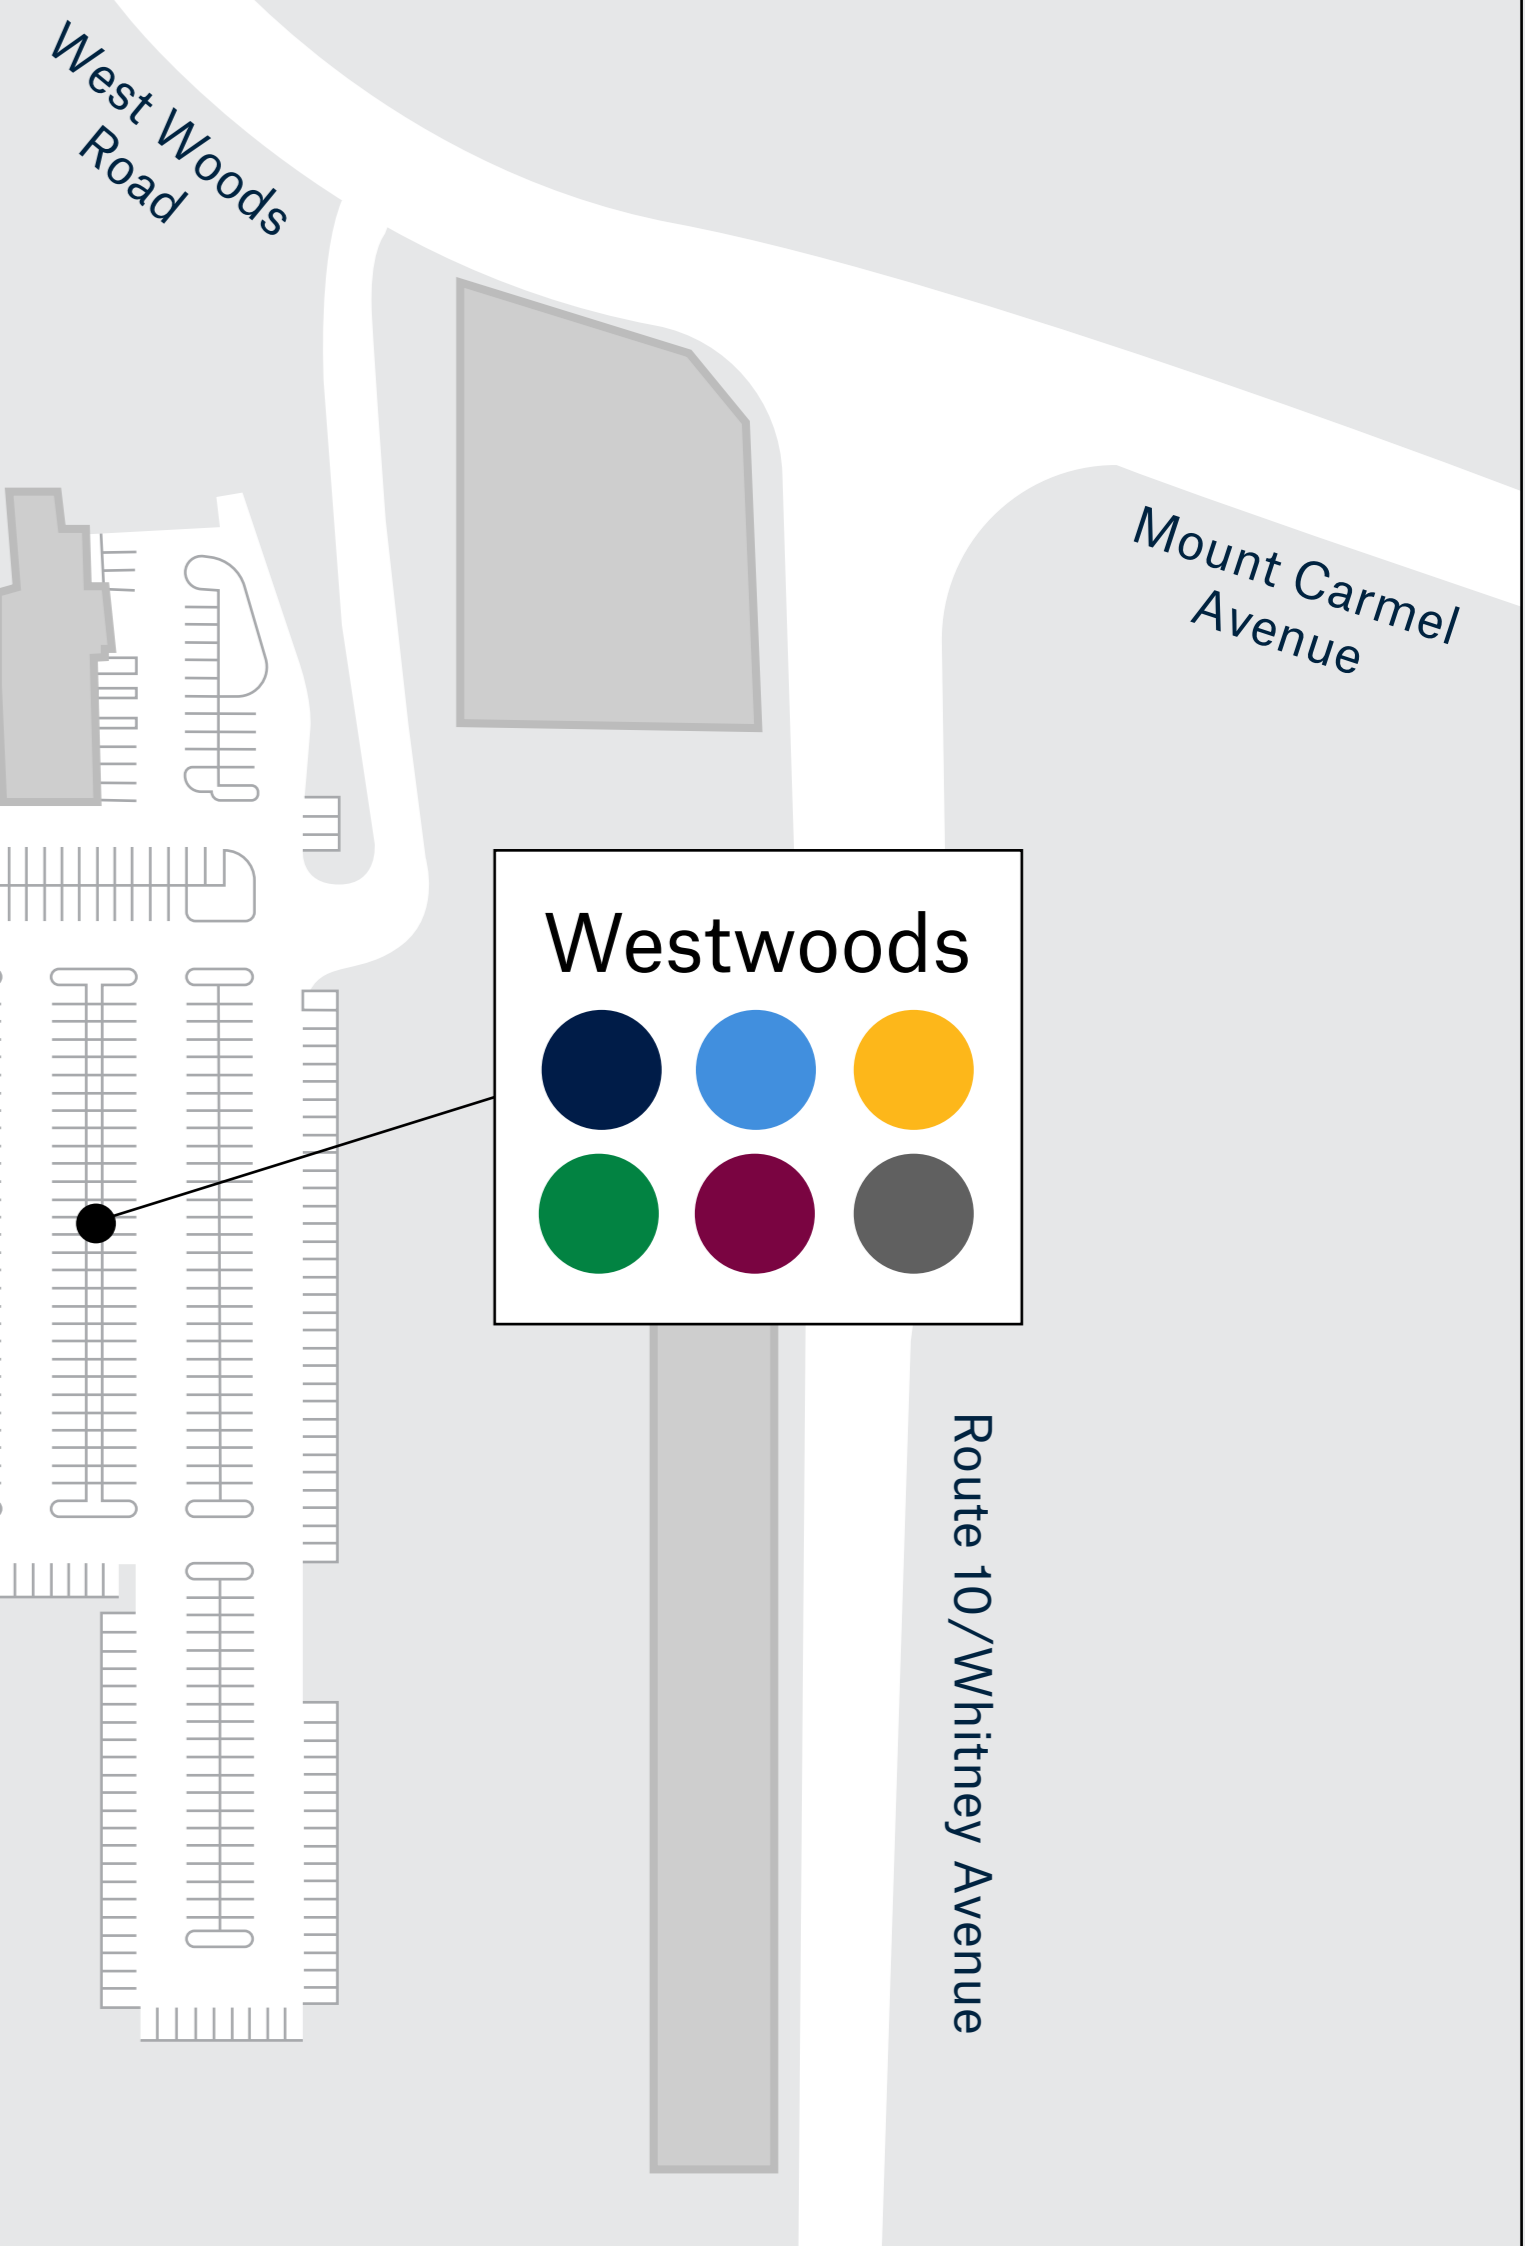

## Mount Carmel Campus

-  Sophomore
-  Junior
-  Senior & Residential Graduate Student
-  Commuter
-  Faculty & Staff
-  Vendor
-  Visitor

Hilltop

CAS

Buckman/Tator

Westwoods

Whitney Village

Hogan

FOB

Harwood

CCE

Development

North

To Route 10/Whitney Avenue/Westwoods →

Bassett Road

Bradley Street

Special Events

Surface Lot

- Dark Blue
- Blue
- Yellow
- Green
- Maroon
- Grey
- Visitor (V)

North Haven Parking Garage

- Dark Blue
- Blue
- Yellow
- Green
- Maroon
- Grey
- Visitor (V)

Front Lot

- Blue
- Yellow
- Green
- Maroon

# PARKING

North Haven Campus

- Blue: Sophomore
- Yellow: Junior
- Maroon: Senior & Residential Graduate Student
- Green: Commuter
- Grey: Faculty & Staff
- Dark Blue: Vendor
- Visitor (V): Visitor