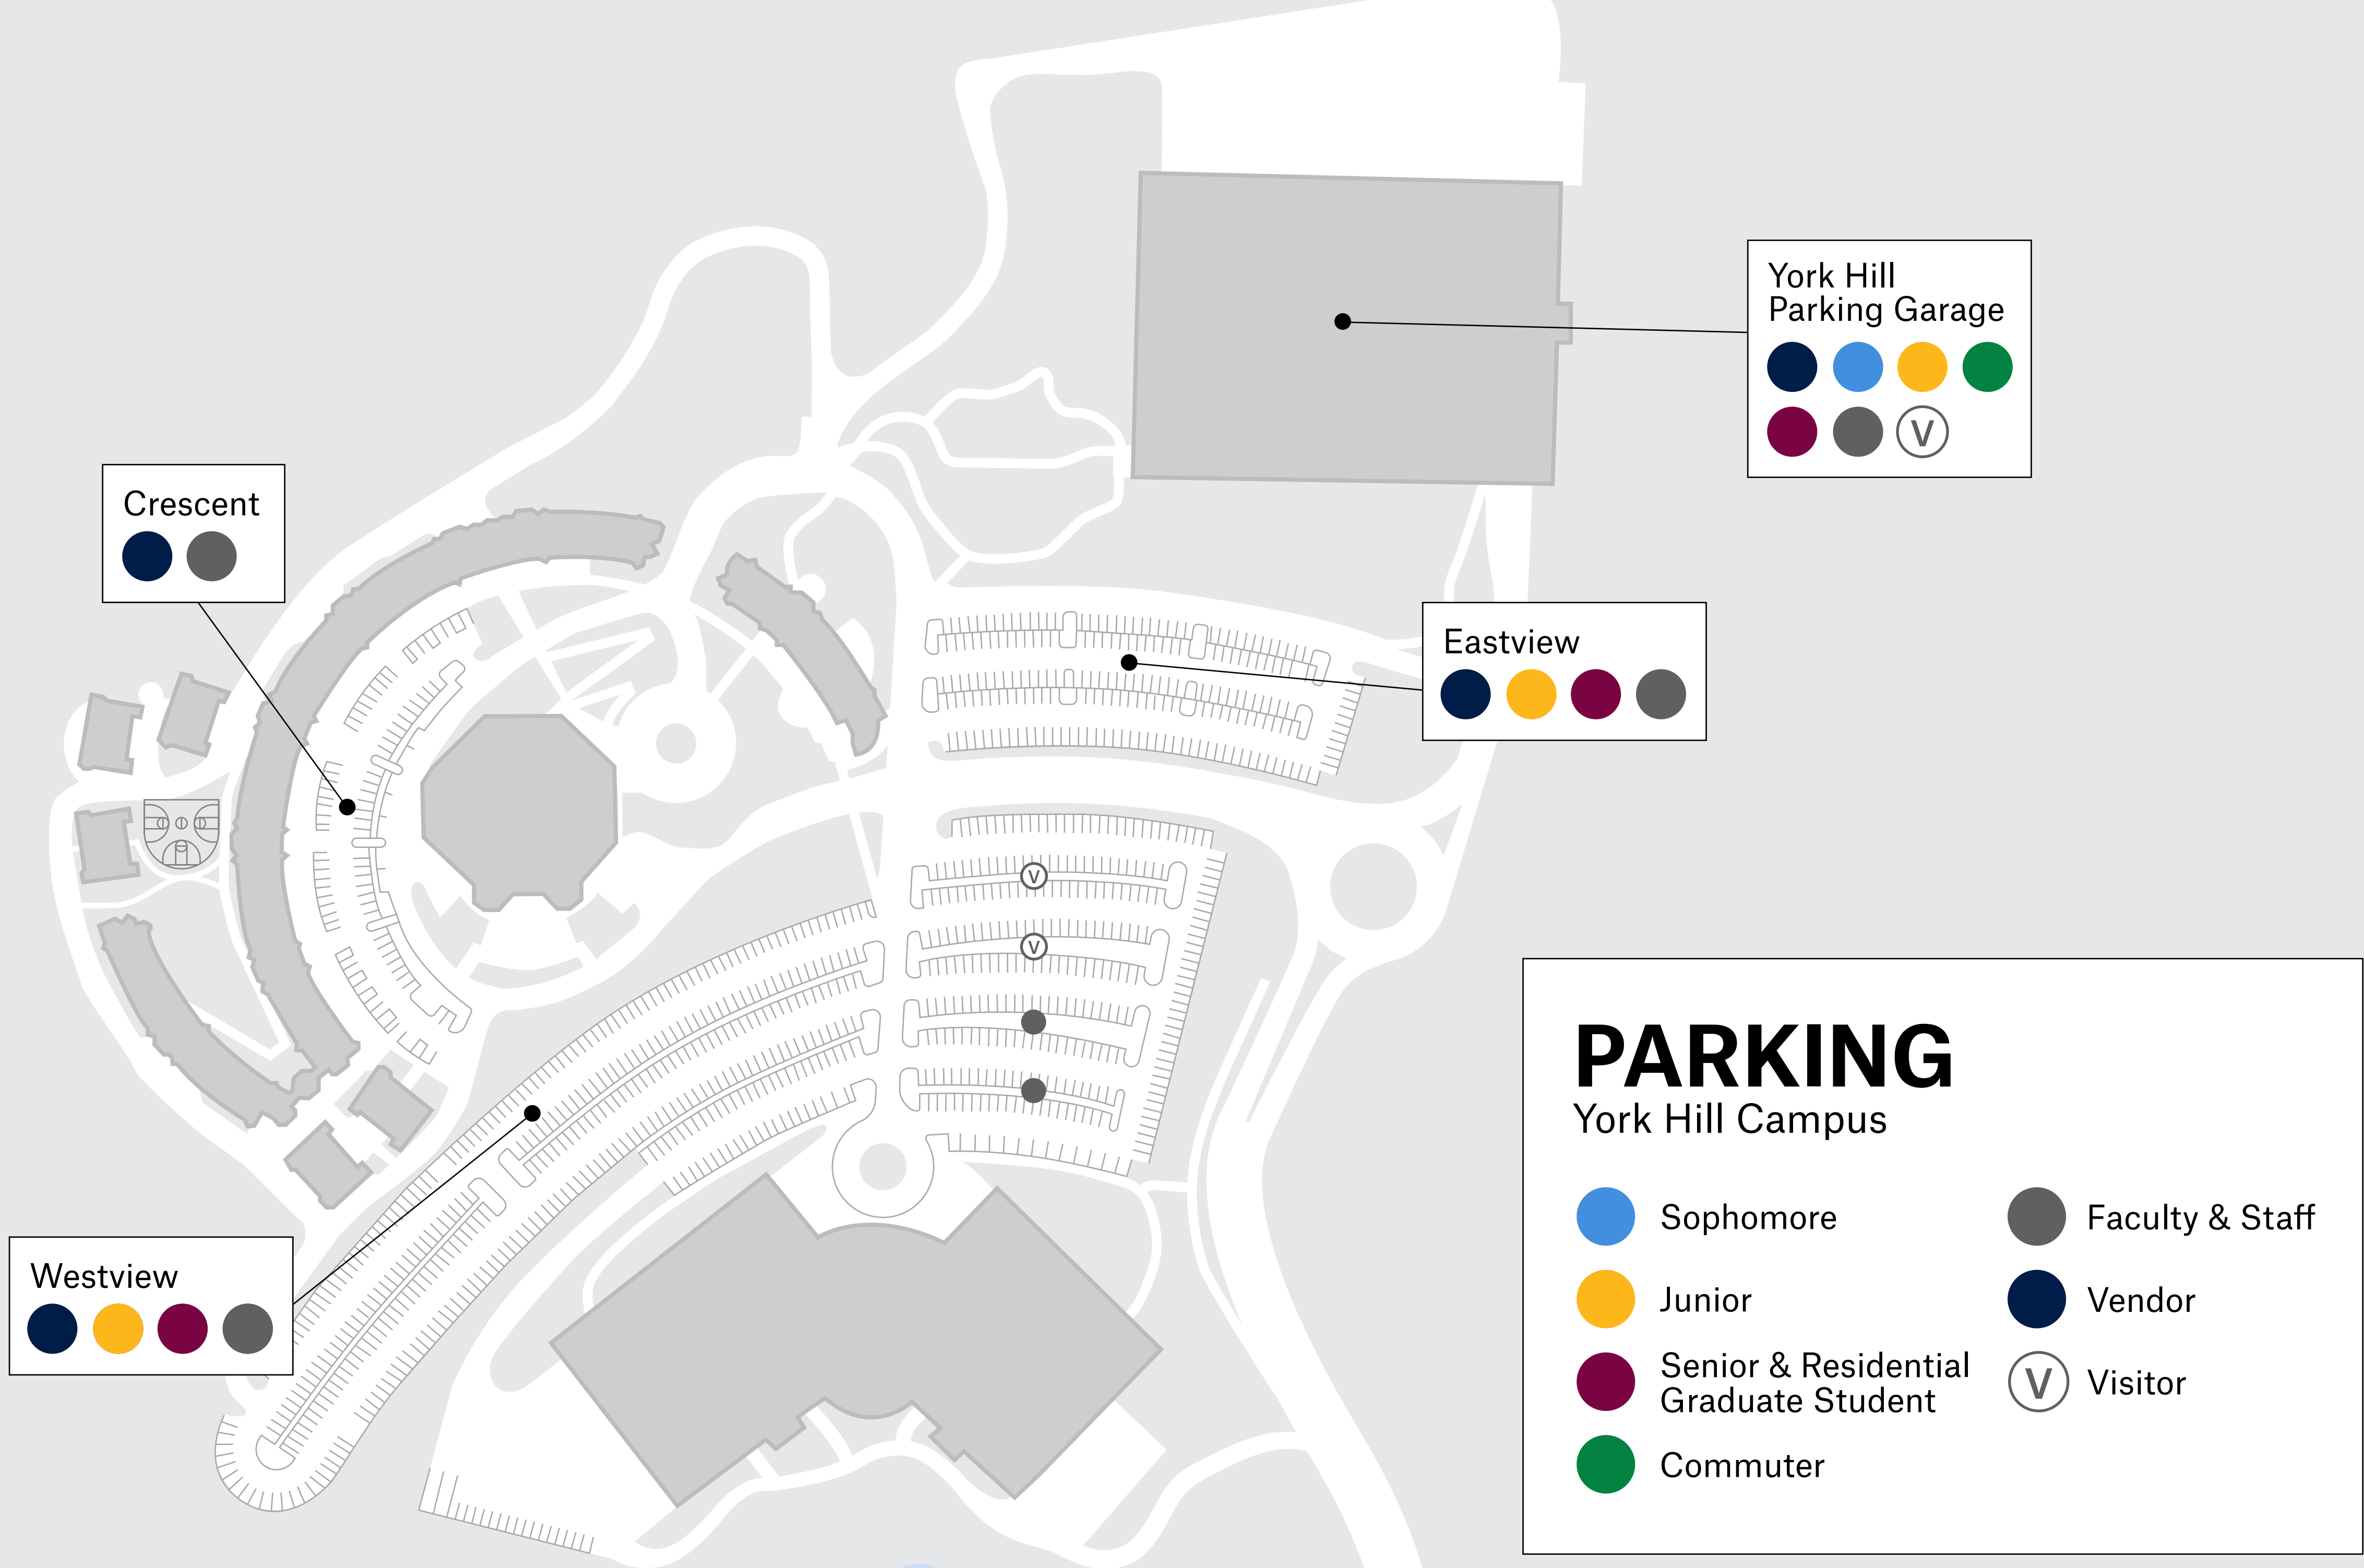

Harwood

Development

North

CCE

Westwoods

West Woods Road

Mount Carmel Avenue

Route 10/Whitney Avenue

To Route 10/Whitney Avenue/Westwoods →

Bassett Road

Bradley Street

Special Events

Surface Lot

- Dark Blue
- Blue
- Yellow
- Green
- Maroon
- Grey
- Visitor (V)

North Haven Parking Garage

- Dark Blue
- Blue
- Yellow
- Green
- Maroon
- Grey
- Visitor (V)

Front Lot

- Blue
- Yellow
- Green
- Maroon

# PARKING

North Haven Campus

Blue	Sophomore	Grey	Faculty & Staff
Yellow	Junior	Dark Blue	Vendor
Maroon	Senior & Residential Graduate Student	Visitor (V)	Visitor
Green	Commuter		